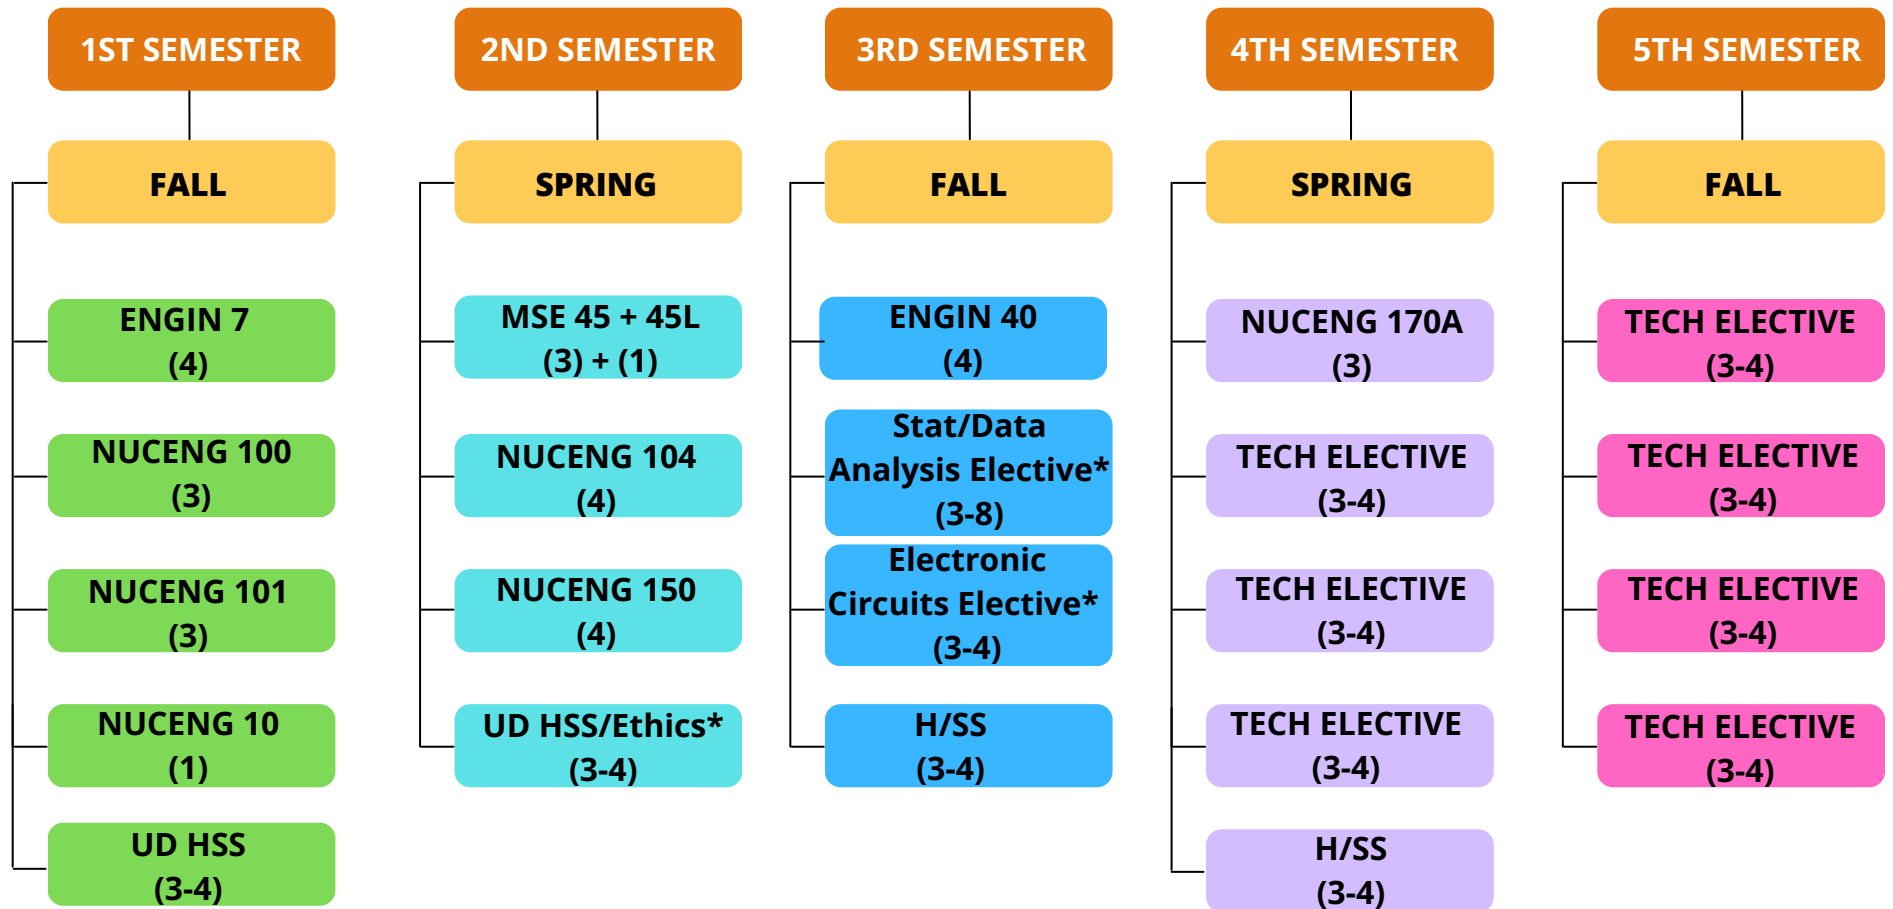

NUCLEAR ENGINEERING TRANSFER CURRICULUM FLOWCHART

*Approved course information available at engineering.berkeley.edu/guide-ne